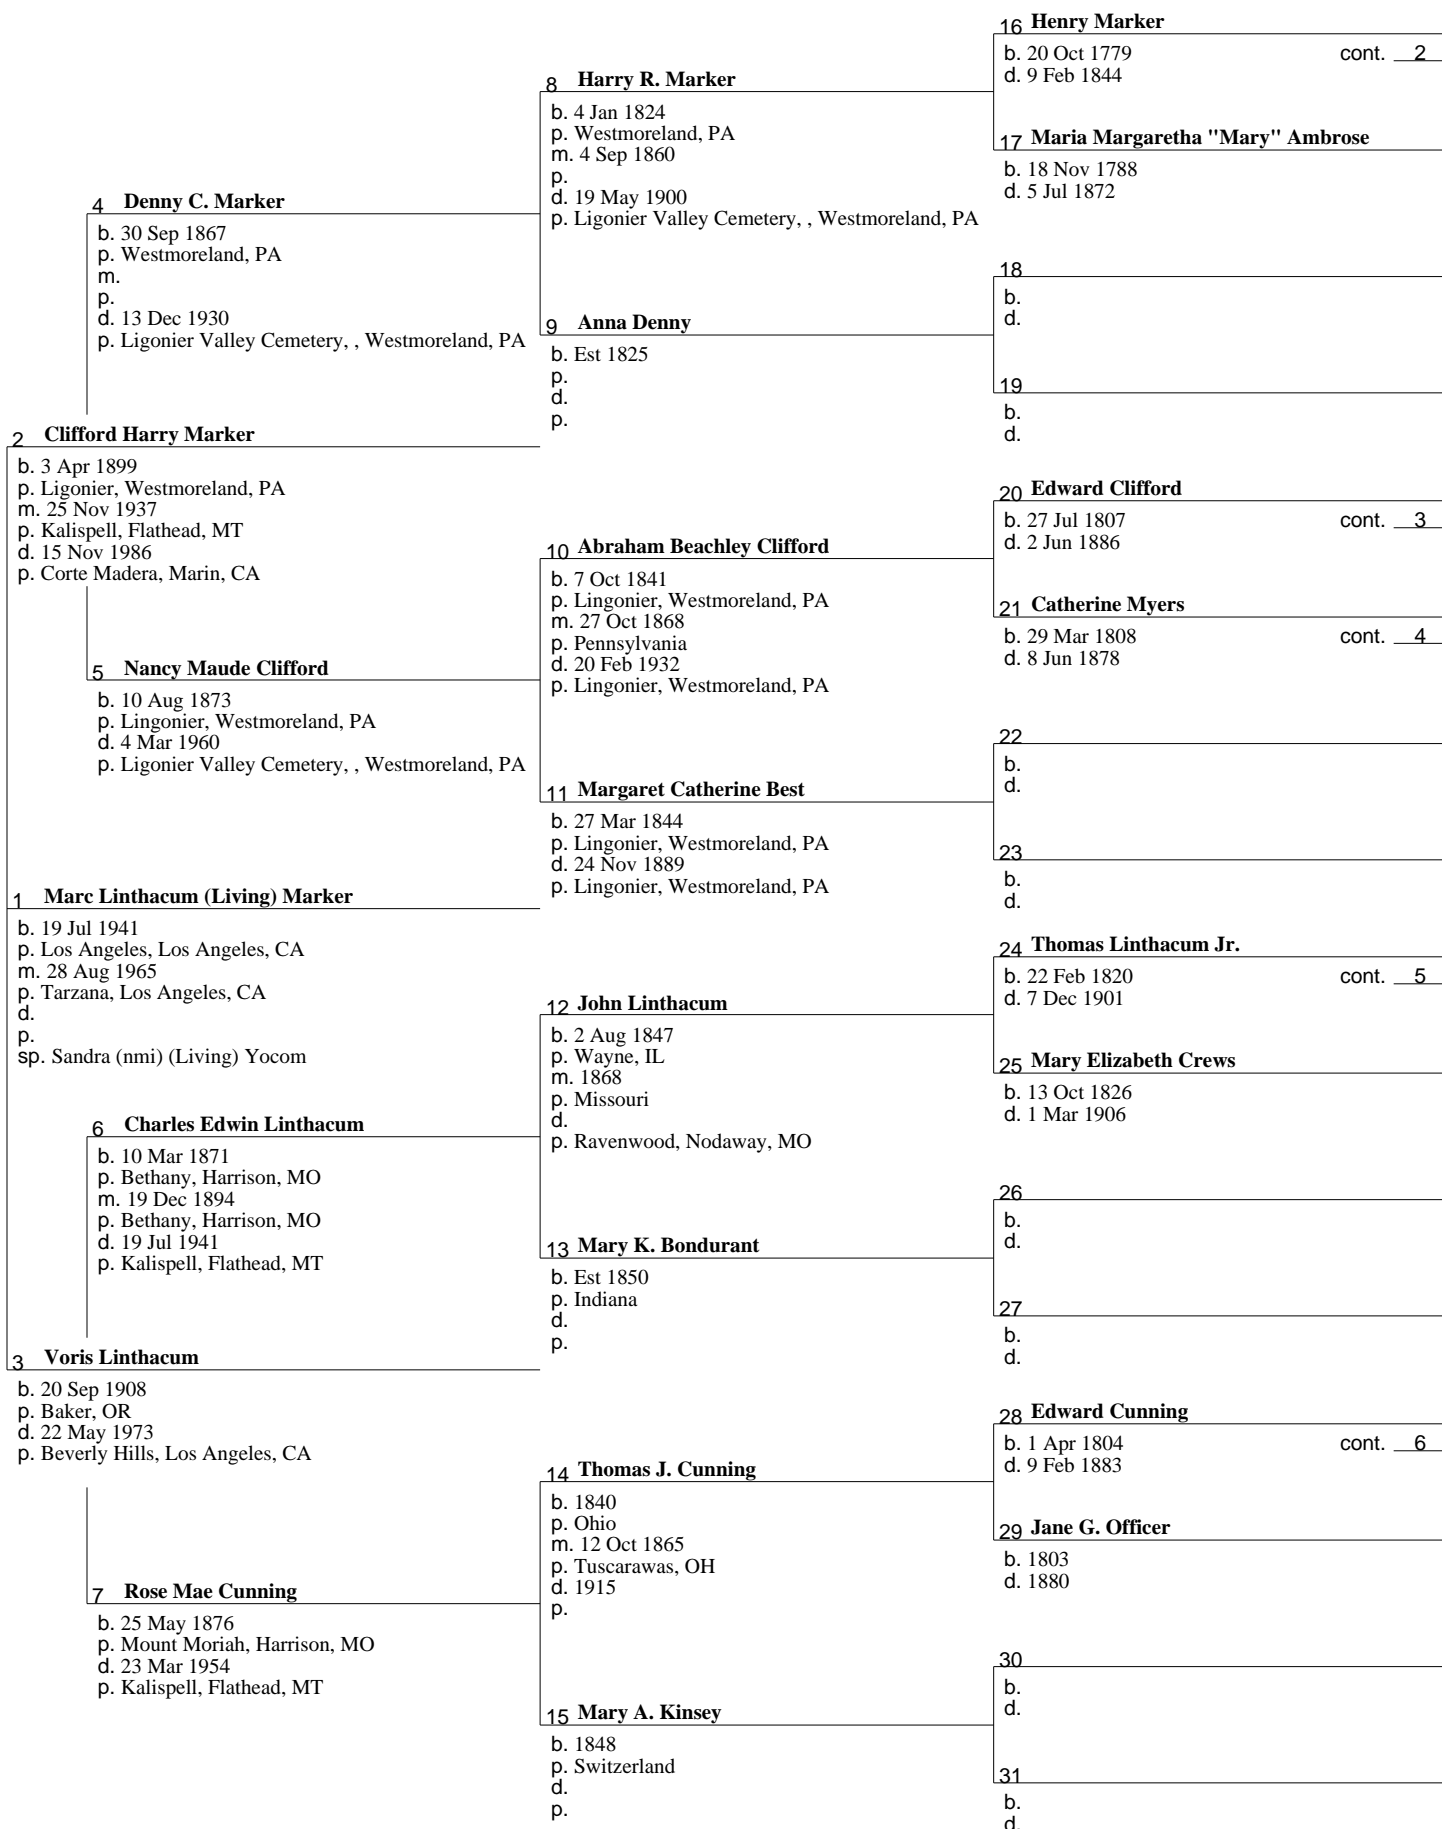

Pedigree Chart for Marc Linthacum (Living) Marker

No. 1 on this chart is the same as no. 1 on chart no. 1

Chart no. 1

Pedigree Chart for Henry Marker

No. 1 on this chart is the same as no. 16 on chart no. 1

Chart no. 2

Pedigree Chart for Edward Clifford

No. 1 on this chart is the same as no. 20 on chart no. 1

Chart no. 3

Pedigree Chart for Catherine Myers

No. 1 on this chart is the same as no. 21 on chart no. 1

Chart no. 4

Pedigree Chart for Thomas Linthacum Jr.

No. 1 on this chart is the same as no. 24 on chart no. 1

Chart no. 5

Pedigree Chart for Edward Cuning

No. 1 on this chart is the same as no. 28 on chart no. 1