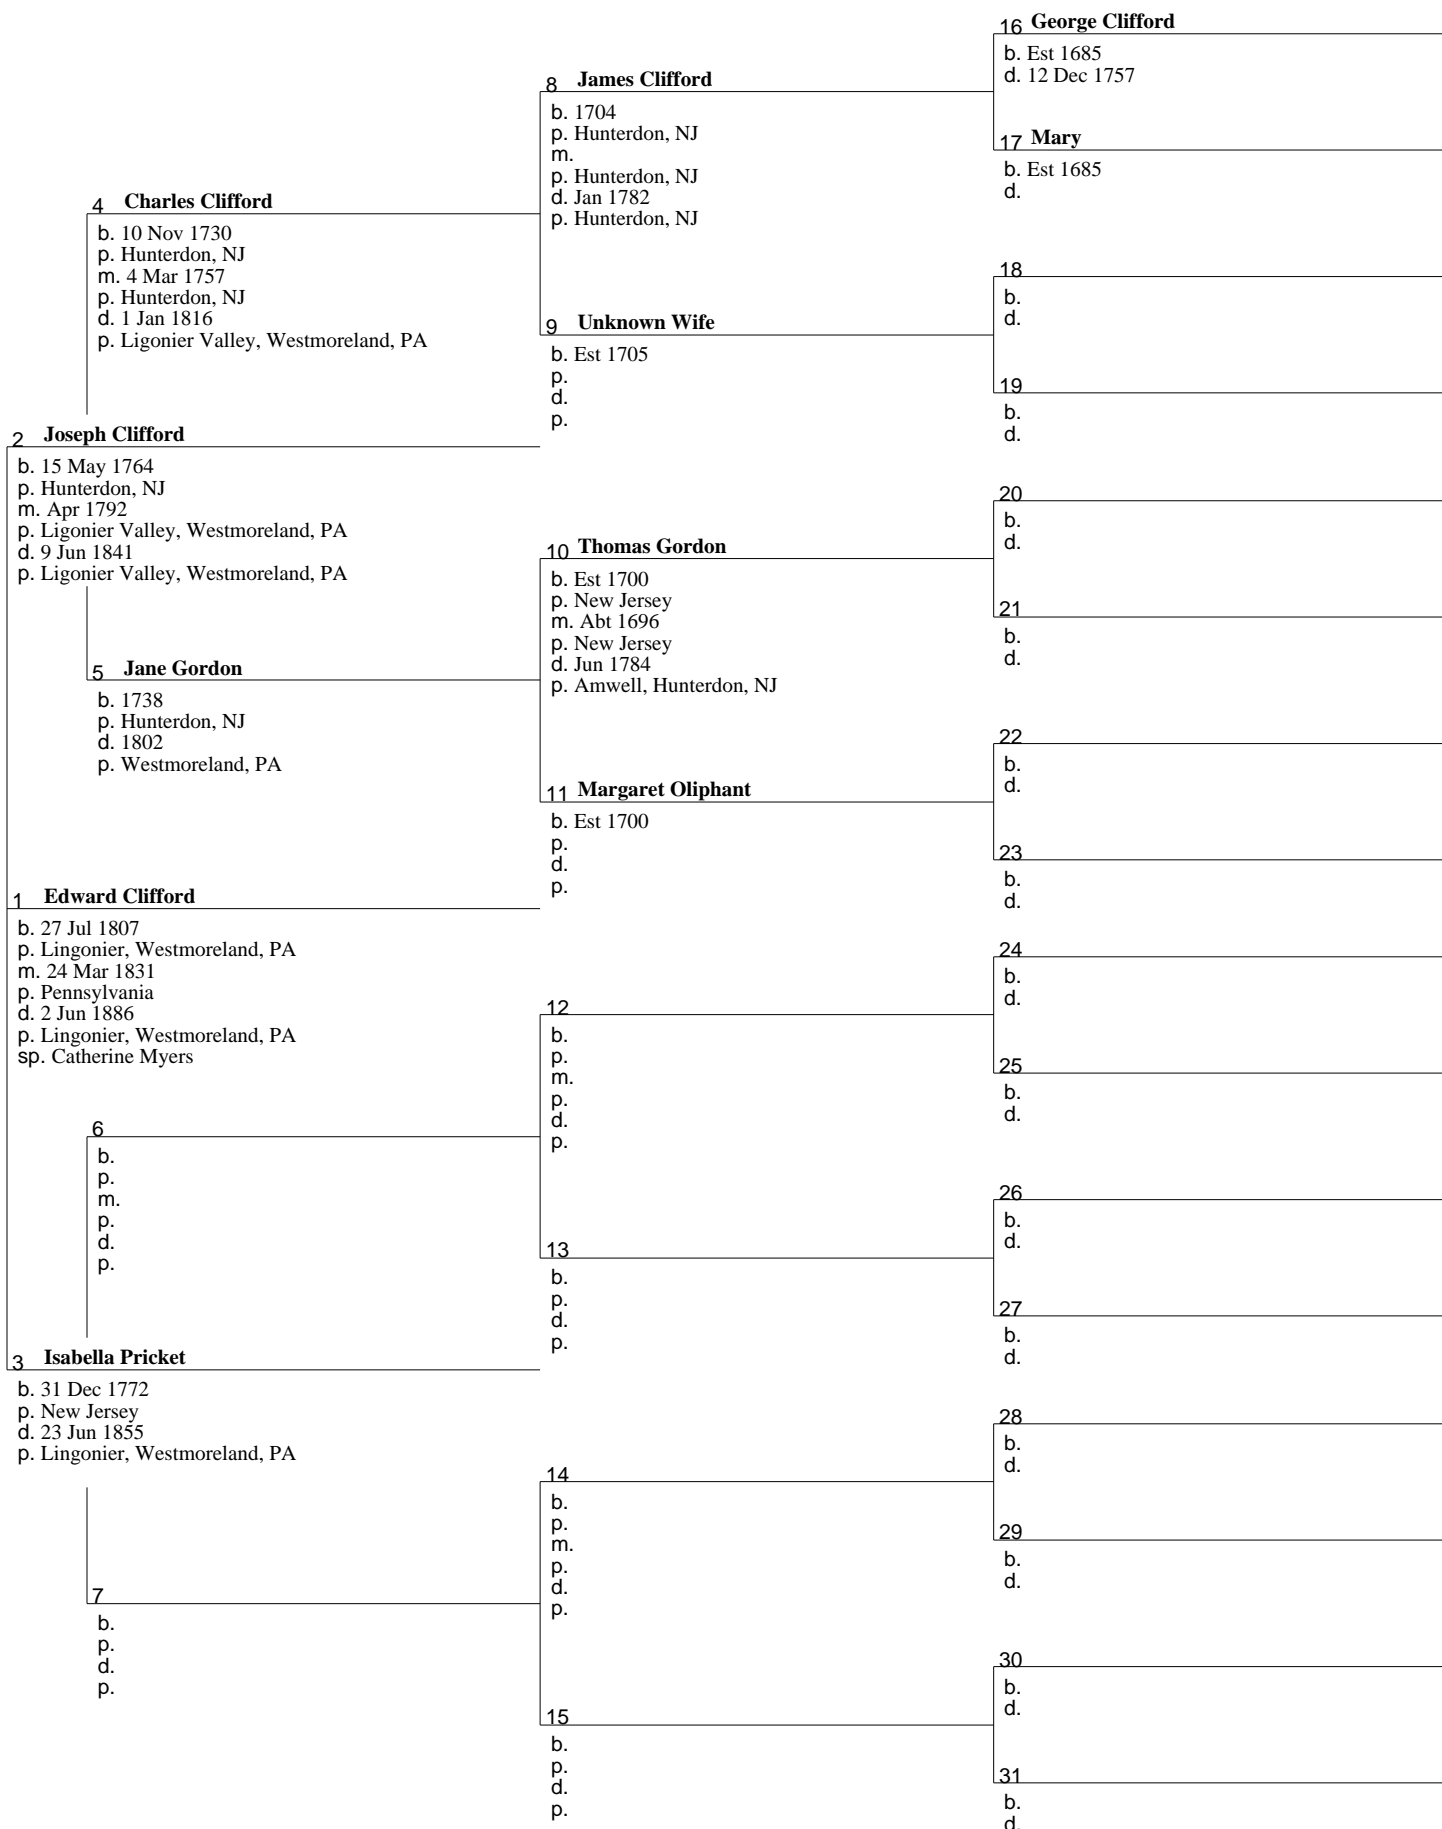

Pedigree Chart for Marc Linthacum (Living) Marker

No. 1 on this chart is the same as no. 1 on chart no. 1

Chart no. 1

Pedigree Chart for Henry Marker

No. 1 on this chart is the same as no. 16 on chart no. 1

Chart no. 2

Pedigree Chart for Edward Clifford

No. 1 on this chart is the same as no. 20 on chart no. 1

Chart no. 3

Pedigree Chart for Catherine Myers

No. 1 on this chart is the same as no. 21 on chart no. 1

Chart no. 4

Pedigree Chart for Thomas Linthacum Jr.

No. 1 on this chart is the same as no. 24 on chart no. 1

Chart no. 5

Pedigree Chart for Edward Cuning

No. 1 on this chart is the same as no. 28 on chart no. 1