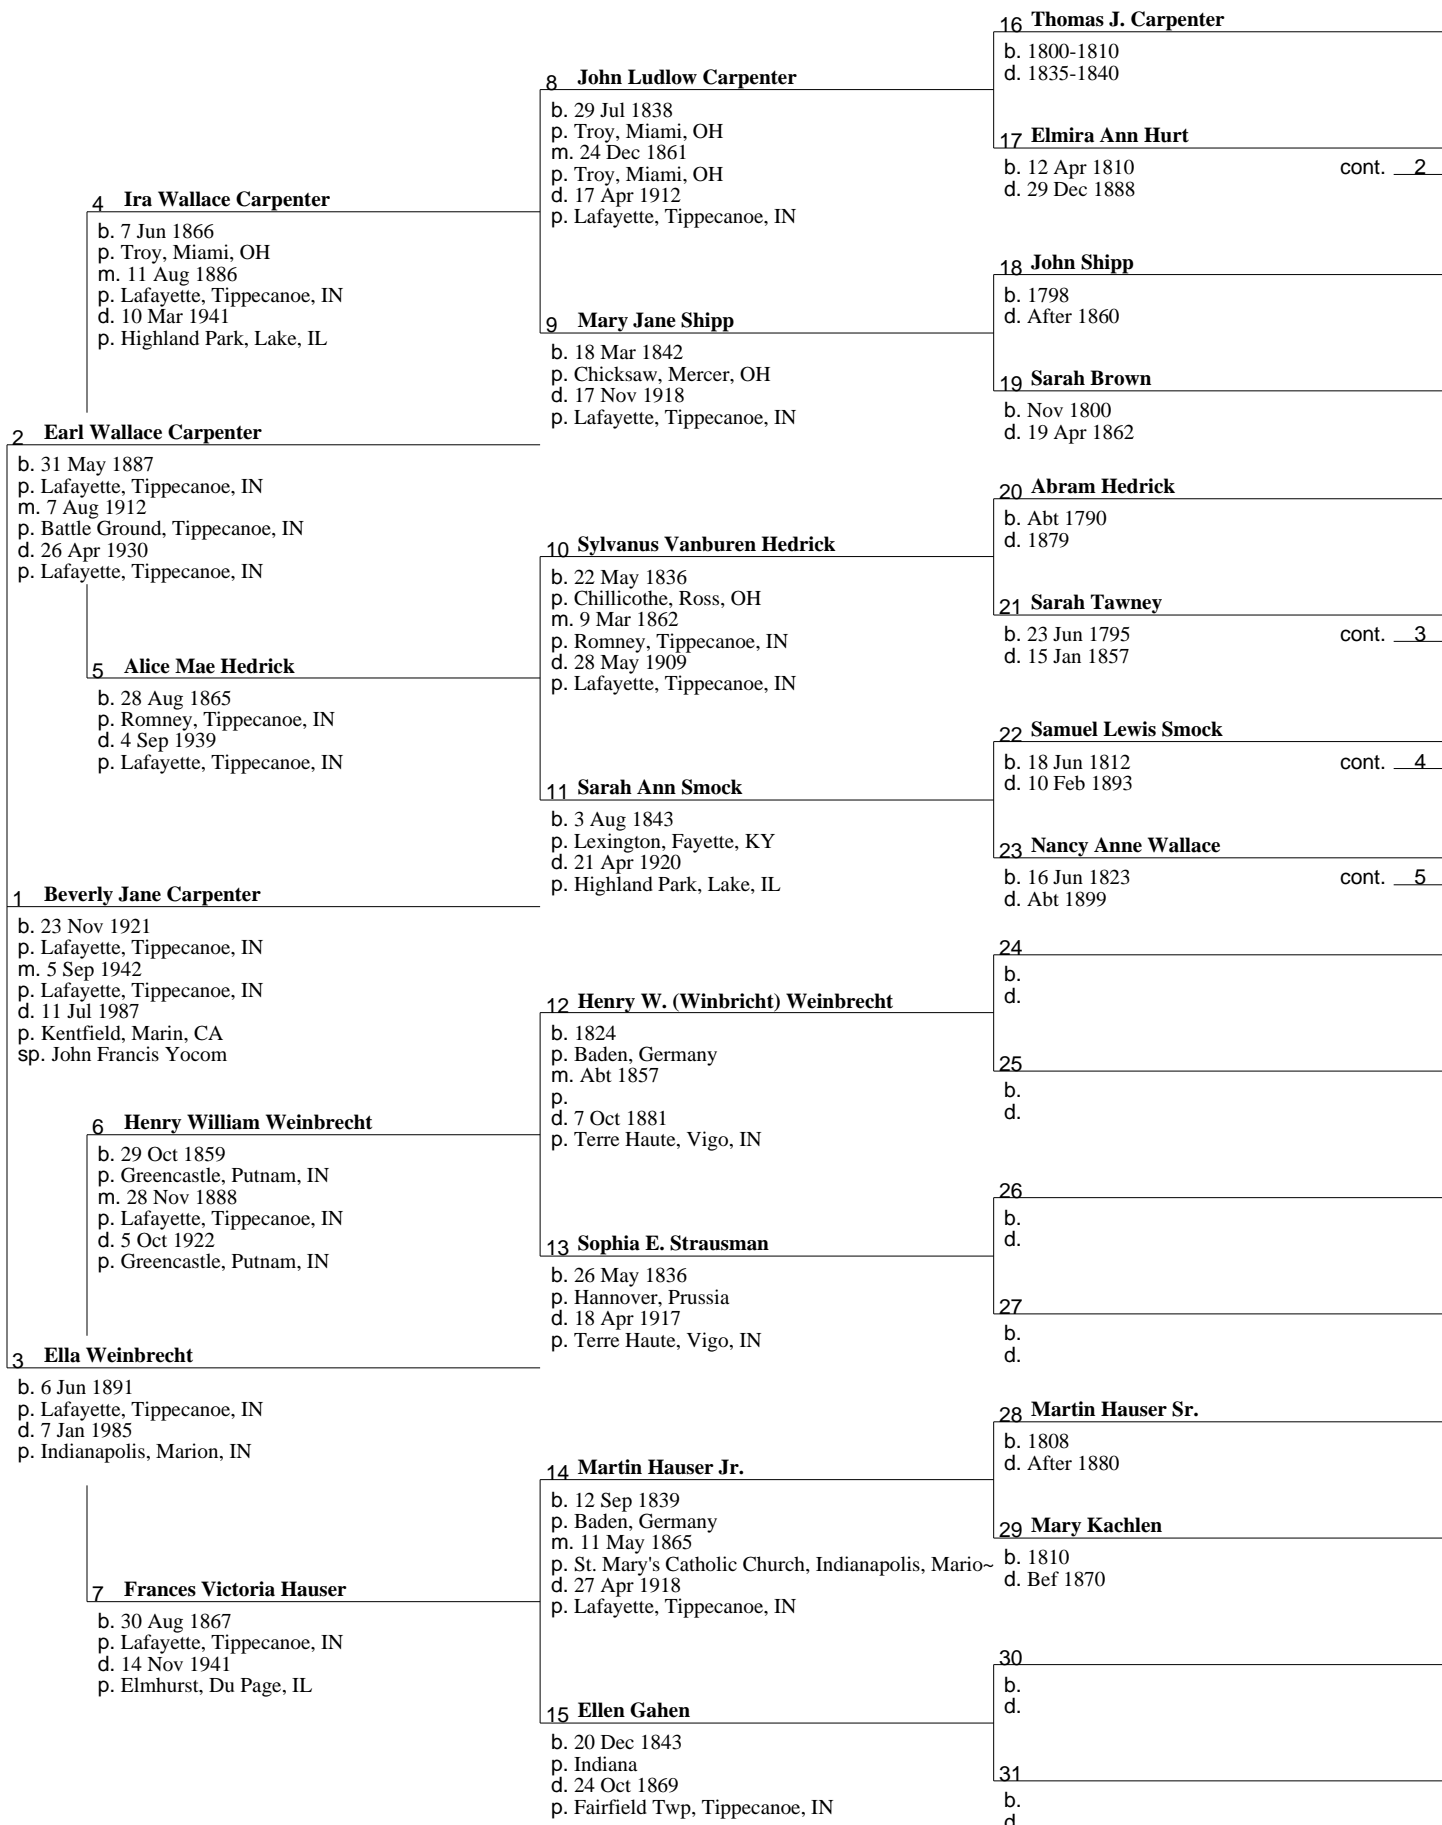

Pedigree Chart for Beverly Jane Carpenter

No. 1 on this chart is the same as no. 1 on chart no. 1

Chart no. 1

Pedigree Chart for Elmira Ann Hurt

No. 1 on this chart is the same as no. 17 on chart no. 1

Chart no. 2

Pedigree Chart for Sarah Tawney

No. 1 on this chart is the same as no. 21 on chart no. 1

Chart no. 3

Pedigree Chart for Samuel Lewis Smock

No. 1 on this chart is the same as no. 22 on chart no. 1

Chart no. 4

Pedigree Chart for Nancy Anne Wallace

No. 1 on this chart is the same as no. 23 on chart no. 1

Chart no. 5

Pedigree Chart for Matthys Hendrickse Smock

No. 1 on this chart is the same as no. 16 on chart no. 4

Chart no. 6

Pedigree Chart for Elizabeth (Stevens) Koning

No. 1 on this chart is the same as no. 17 on chart no. 4

Chart no. 7

Pedigree Chart for Charel Fontaine

No. 1 on this chart is the same as no. 18 on chart no. 4