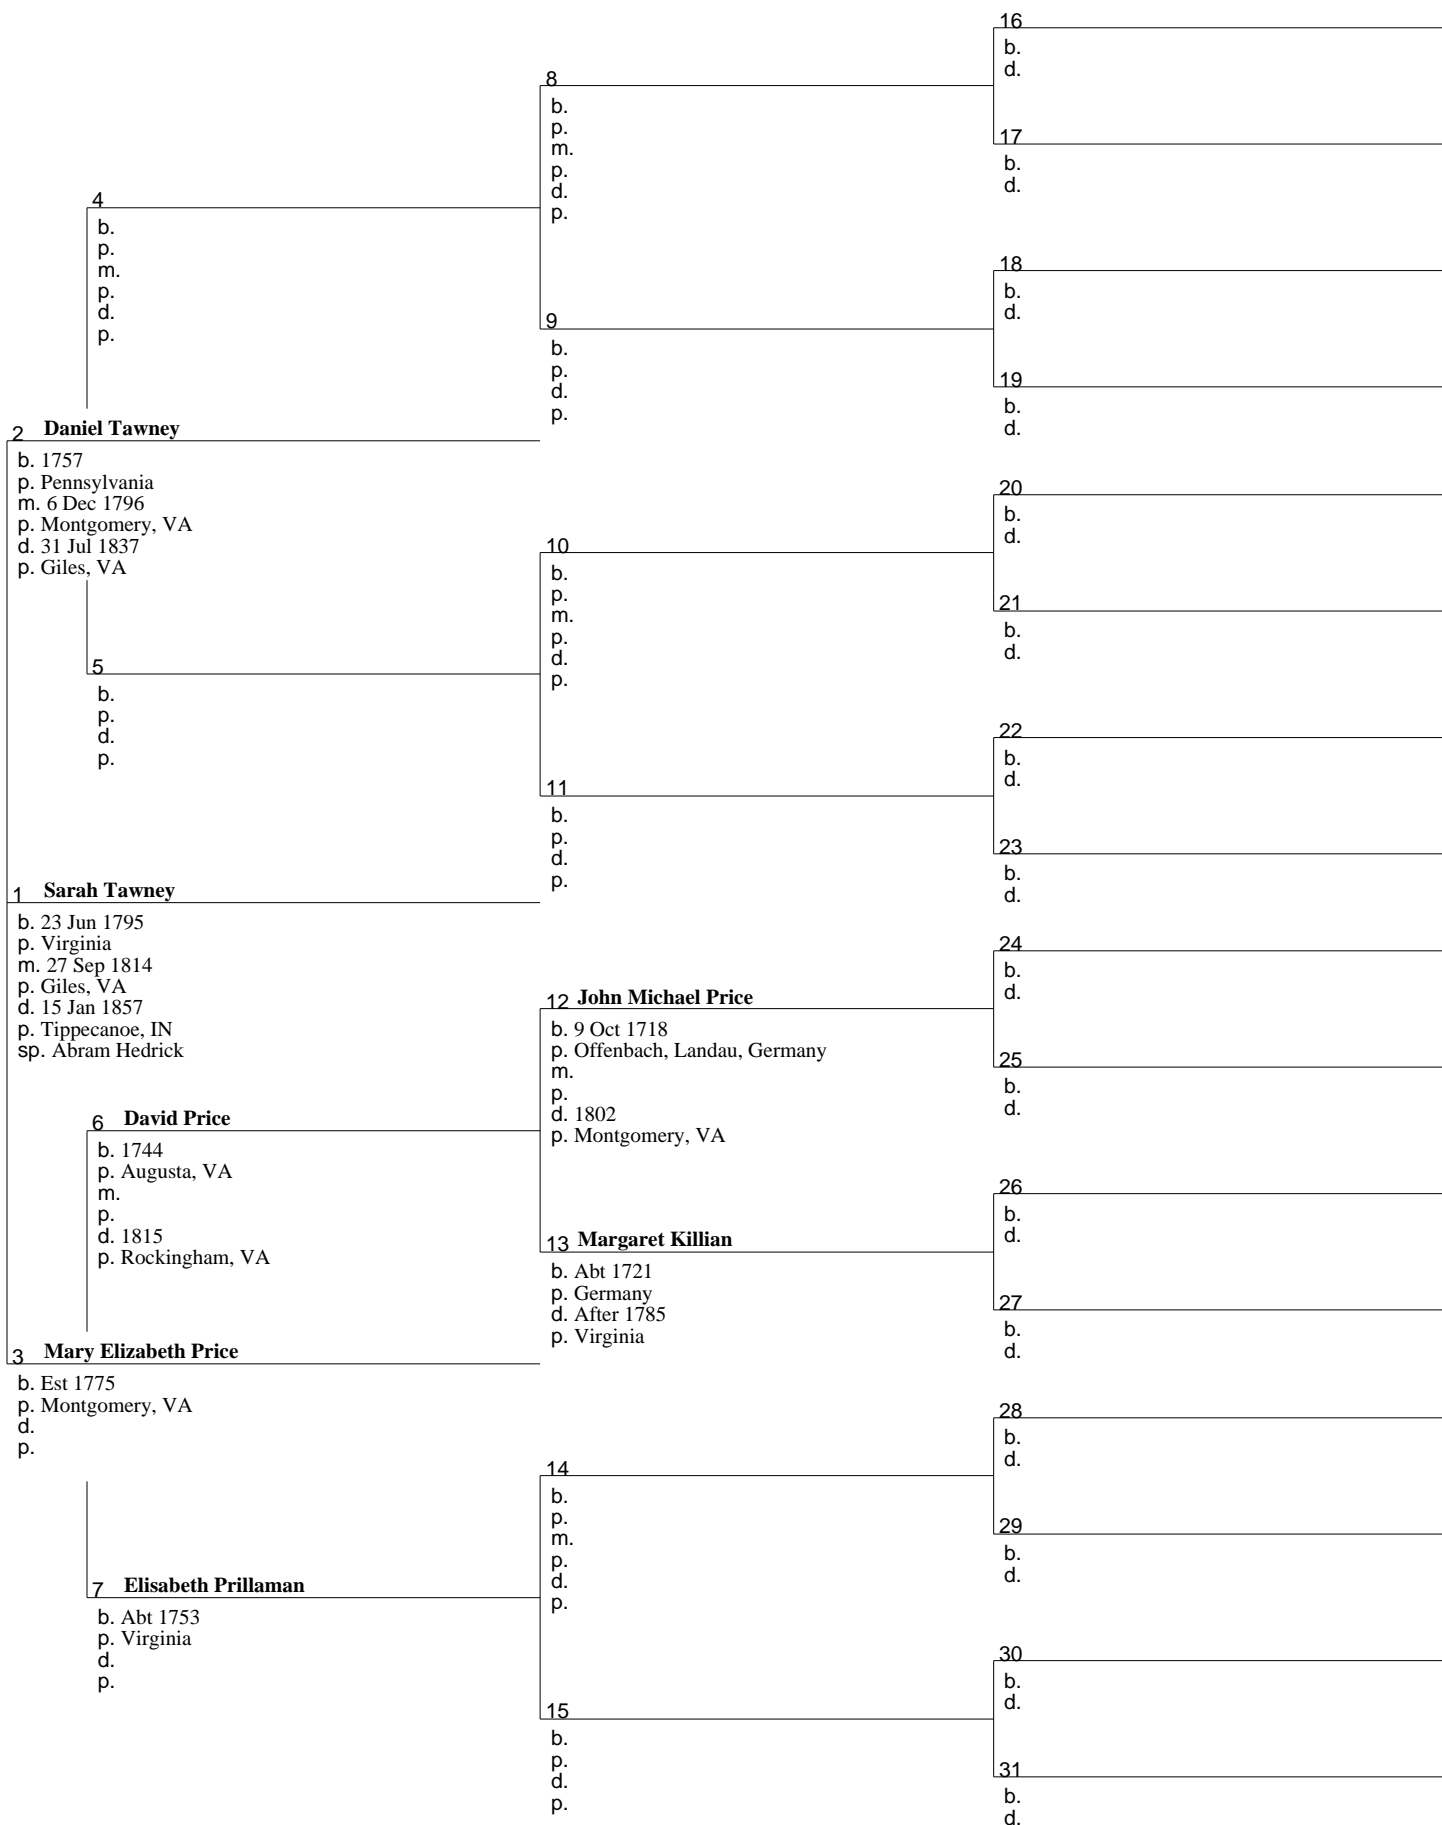

Pedigree Chart for Beverly Jane Carpenter

No. 1 on this chart is the same as no. 1 on chart no. 1

Chart no. 1

Pedigree Chart for Elmira Ann Hurt

No. 1 on this chart is the same as no. 17 on chart no. 1

Chart no. 2

Pedigree Chart for Sarah Tawney

No. 1 on this chart is the same as no. 21 on chart no. 1

Chart no. 3

Pedigree Chart for Samuel Lewis Smock

No. 1 on this chart is the same as no. 22 on chart no. 1

Chart no. 4

Pedigree Chart for Nancy Anne Wallace

No. 1 on this chart is the same as no. 23 on chart no. 1

Chart no. 5

Pedigree Chart for Matthys Hendrickse Smock

No. 1 on this chart is the same as no. 16 on chart no. 4

Chart no. 6

Pedigree Chart for Elizabeth (Stevens) Koning

No. 1 on this chart is the same as no. 17 on chart no. 4

Chart no. 7

Pedigree Chart for Charel Fontaine

No. 1 on this chart is the same as no. 18 on chart no. 4