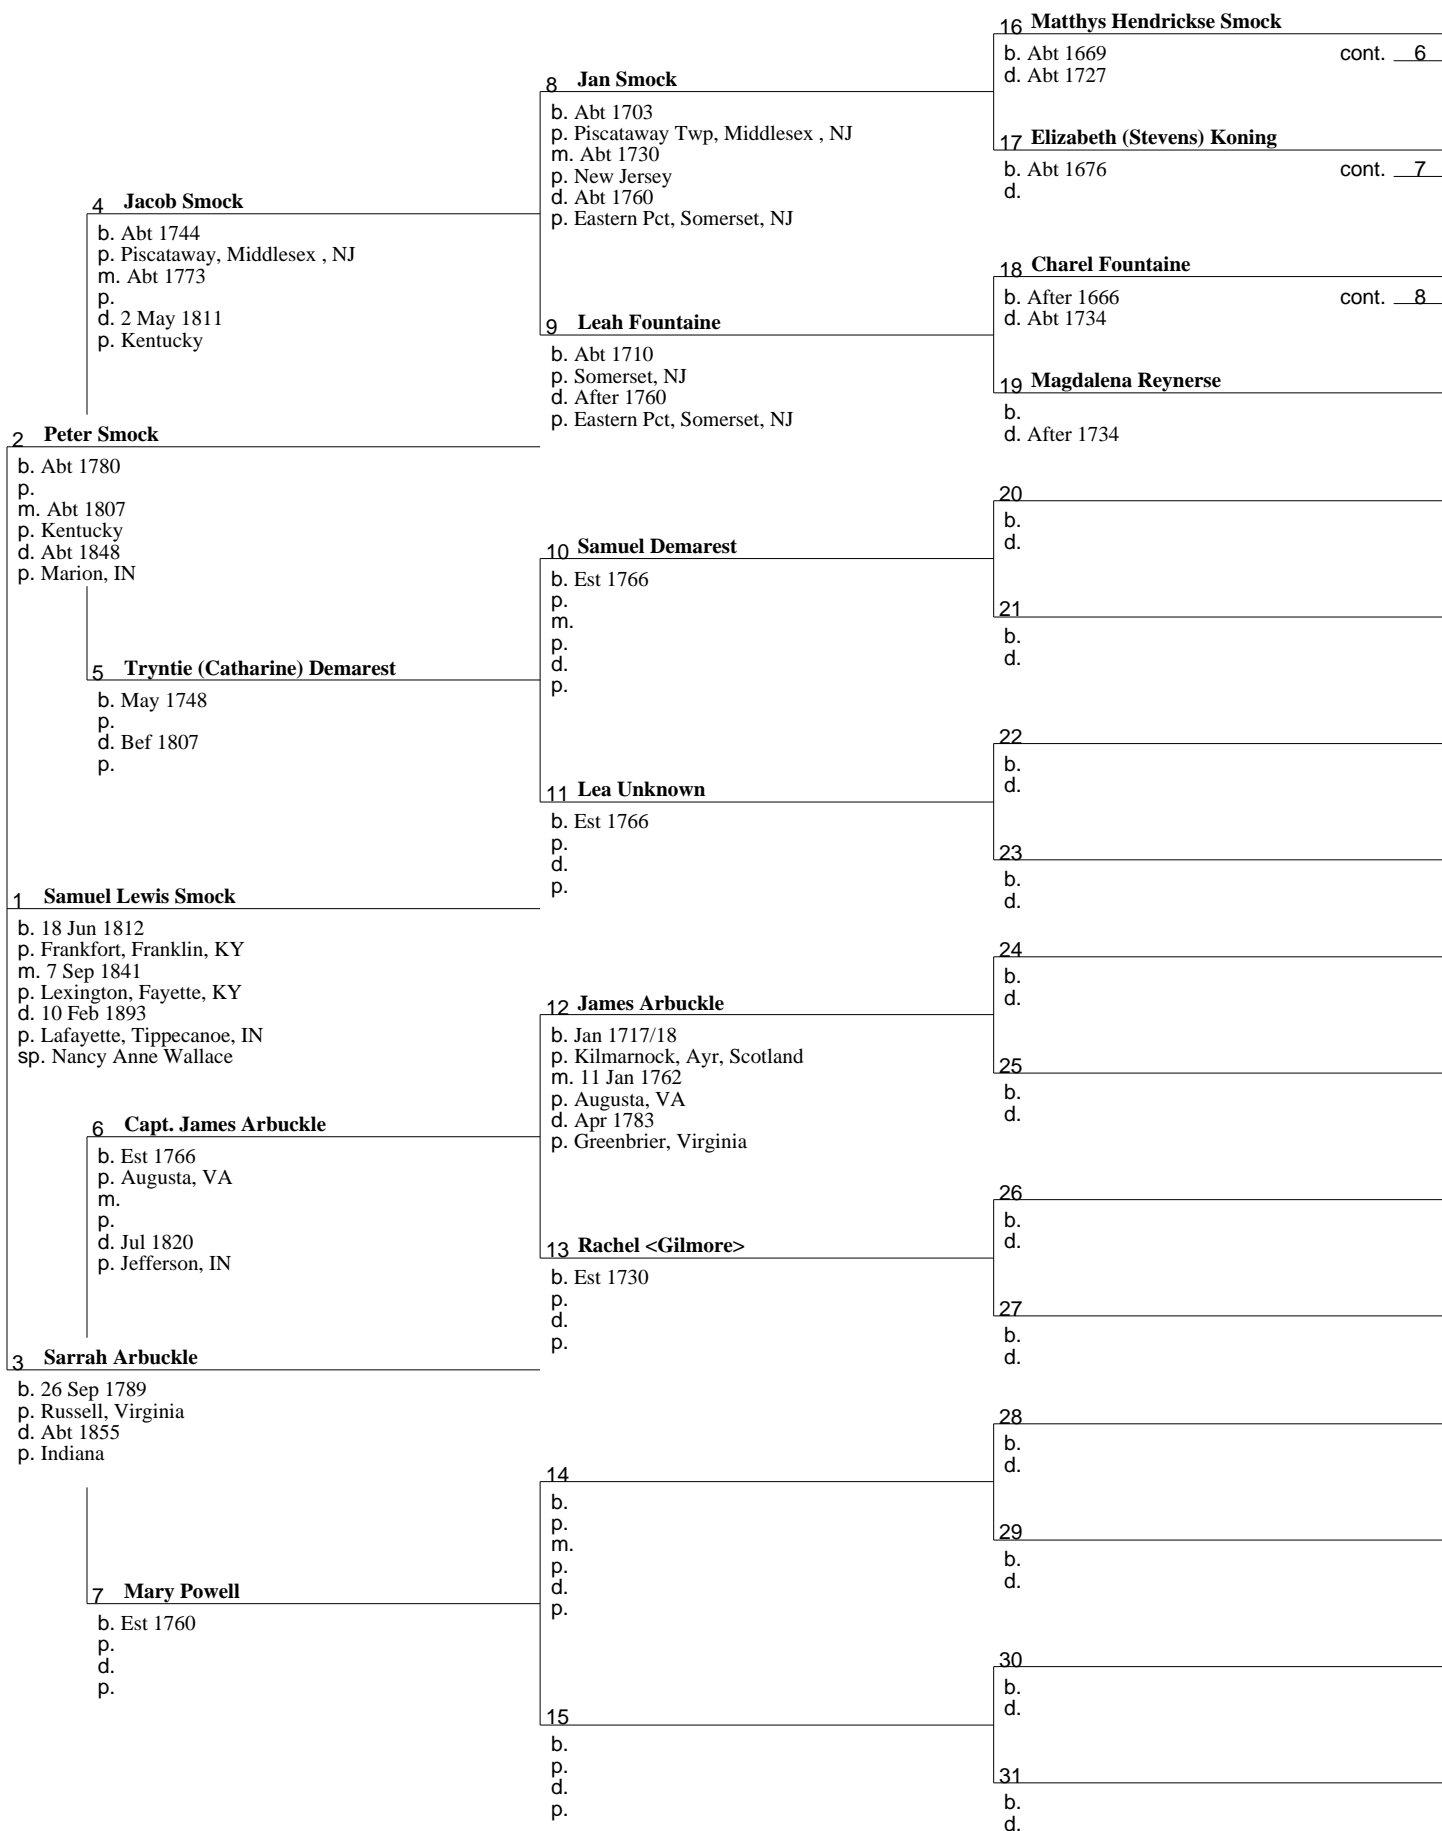

Pedigree Chart for Beverly Jane Carpenter

No. 1 on this chart is the same as no. 1 on chart no. 1

Chart no. 1

Pedigree Chart for Elmira Ann Hurt

No. 1 on this chart is the same as no. 17 on chart no. 1

Chart no. 2

Pedigree Chart for Sarah Tawney

No. 1 on this chart is the same as no. 21 on chart no. 1

Chart no. 3

Pedigree Chart for Samuel Lewis Smock

No. 1 on this chart is the same as no. 22 on chart no. 1

Chart no. 4

Pedigree Chart for Nancy Anne Wallace

No. 1 on this chart is the same as no. 23 on chart no. 1

Chart no. 5

Pedigree Chart for Matthys Hendrickse Smock

No. 1 on this chart is the same as no. 16 on chart no. 4

Chart no. 6

Pedigree Chart for Elizabeth (Stevens) Koning

No. 1 on this chart is the same as no. 17 on chart no. 4

Chart no. 7

Pedigree Chart for Charel Fontaine

No. 1 on this chart is the same as no. 18 on chart no. 4